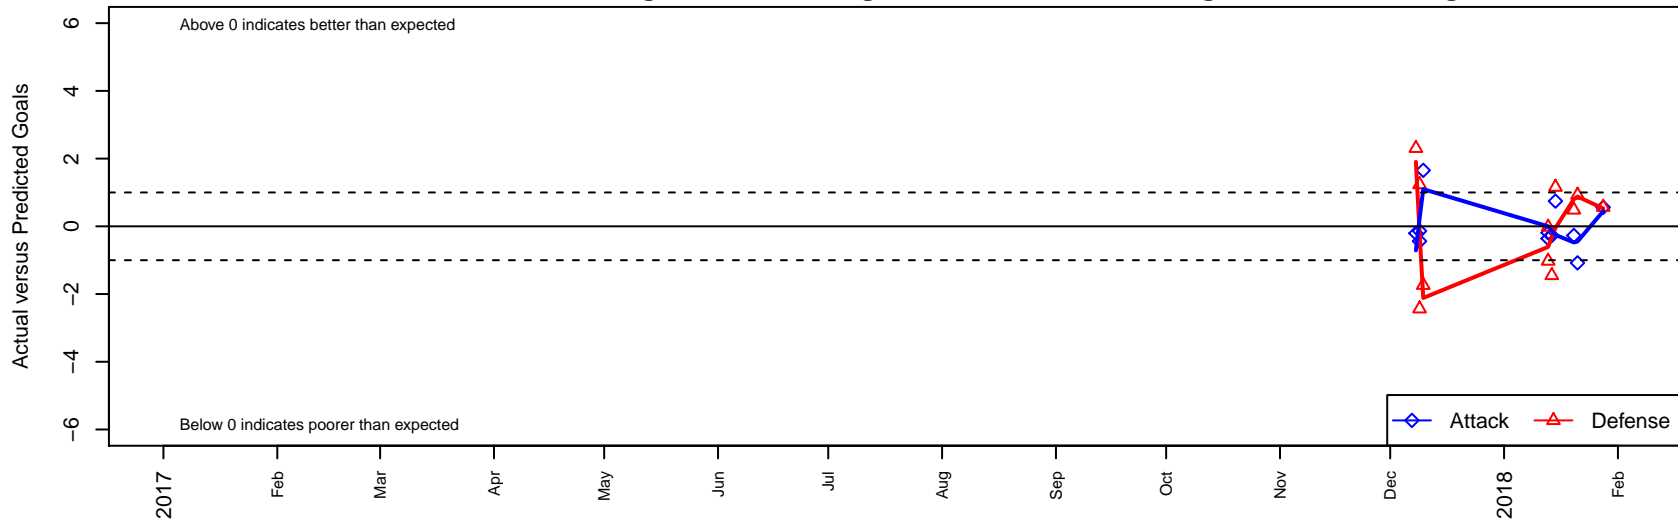

Eastside Timbers Red G00

Eastside Timbers
 Gresham, OR
 G00 total strength=1298
 attack=5.44 defense=5.81
 spr league = PTT Win G00 Div 1
 notes= Milan; was Aston Villa?

alt names used:
 EASTSIDE TIMBERS U18 G 00/01 RED (OR)
 Eastside Timbers 00G Red
 EST 00G Red

Venues played:
 2017 Timbers Winter Showcase 2000 Showcas
 2017 Portland Winter Showcase U18
 2017 PTT Winter G00 Division 1

Eastside Timbers Red G00
 Dots are actual minus expected GF (blue circles) and GA (red triangles).
 Blue line is smoothed change in attack strength. Red is smoothed change in defense strength.

**attack and defense variance (black dot)
relative to other teams
and top 10 in region**

**attack and defense rating
relative to others at age
and all opponents in last 13 months**

Performance relative to 13 month average