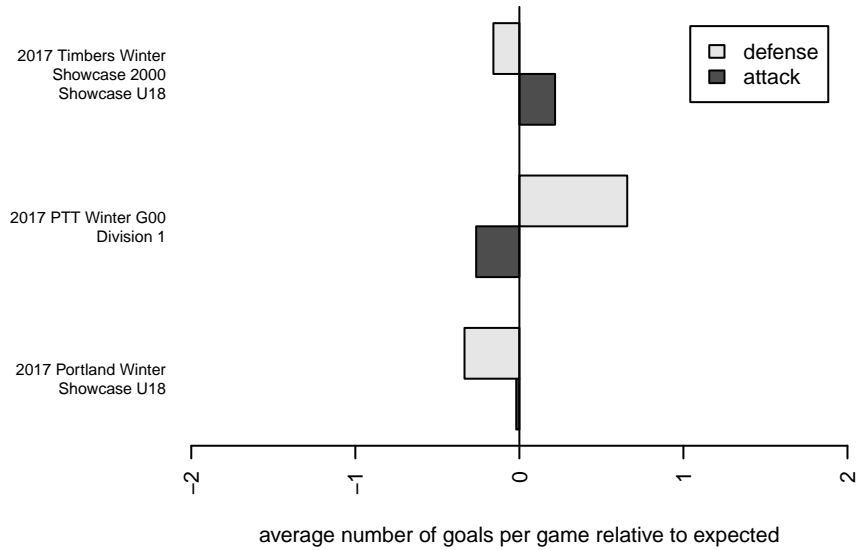

Eastside Timbers Red G00

Eastside Timbers
 Gresham, OR
 G00 total strength=1298
 attack=5.44 defense=5.81
 spr league = PTT Win G00 Div 1
 notes= Milan; was Aston Villa?

alt names used:
 EASTSIDE TIMBERS U18 G 00/01 RED (OR)
 Eastside Timbers 00G Red
 EST 00G Red

Venues played:
 2017 Timbers Winter Showcase 2000 Showcas
 2017 Portland Winter Showcase U18
 2017 PTT Winter G00 Division 1

Eastside Timbers Red G00
 Dots are actual minus expected GF (blue circles) and GA (red triangles).
 Blue line is smoothed change in attack strength. Red is smoothed change in defense strength.

**attack and defense variance (black dot)
relative to other teams
and top 10 in region**

**attack and defense rating
relative to others at age
and all opponents in last 13 months**

Performance relative to 13 month average